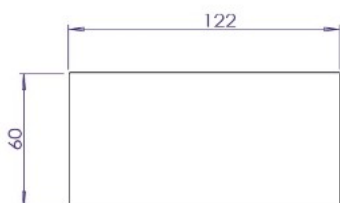

PRODUCT SHEET

Description:

Glass Clamp "Lima", 180DG, Polished Brass, Glass/Glass, 122,4 x 60 x 20,5 mm, 6-10 mm Glass, Glass Mounted By $\varnothing 14$ mm Drilling,, Hidden Screws, Brass, Alu & SS-304 Material

Item number:

15.26.845-8

Units	Box	Carton	HS Code	Barcode
Pcs.			8302419000	
				5704866519588

SISO A/S

Mileparken 11
DK-2740 Skovlunde
Denmark
VAT: 24786013

Phone +45 45 830 900

www.siso.dk
siso@siso.dk

Danske Bank
Nytov Branch
Copenhagen
SWIFT: DABADKKK

Account no.
4180 3112 112936
IBAN Account
DK7230003112112936