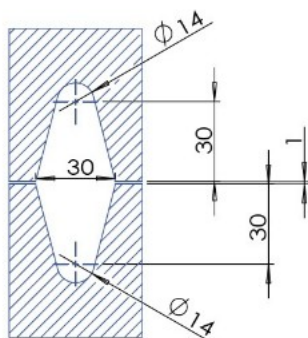

PRODUCT SHEET

Description:

Glass Clamp "Lima", 180DG, Polished Brass, Glass/Glass, 122,4 x 60 x 20,5 mm, 6-10 mm Glass, Glass Mounted By $\varnothing 14$ mm Drilling,, Hidden Screws, Brass, Alu & SS-304 Material

Item number:

15.26.845-8

Units	Box	Carton	HS Code	Barcode
Pcs.			8302419000	
				5704866519588

SISO A/S

Mileparken 11
DK-2740 Skovlunde
Denmark
VAT: 24786013

Phone +45 45 830 900

www.siso.dk
siso@siso.dk

Danske Bank
Nytov Branch
Copenhagen
SWIFT: DABADKKK

Account no.
4180 3112 112936
IBAN Account
DK7230003112112936