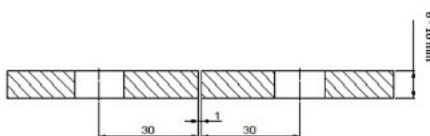

PRODUCT SHEET

Description:

Glass Clamp "Lima", 180DG, Polished Brass, Glass/Glass, 122,4 x 60 x 20,5 mm, 6-10 mm Glass, Glass Mounted By $\varnothing 14$ mm Drilling,, Hidden Screws, Brass, Alu & SS-304 Material

Item number:

15.26.845-8

Units	Box	Carton	HS Code	Barcode
Pcs.			8302419000	
				5704866519588

SISO A/S

Mileparken 11
DK-2740 Skovlunde
Denmark
VAT: 24786013

Phone +45 45 830 900

www.siso.dk
siso@siso.dk

Danske Bank
Nytov Branch
Copenhagen
SWIFT: DABADKKK

Account no.
4180 3112 112936
IBAN Account
DK7230003112112936