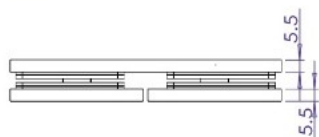

PRODUCT SHEET

Description:

Glass Clamp "Lima", 180DG, Polished Brass, Glass/Glass, 122,4 x 60 x 20,5 mm, 6-10 mm Glass, Glass Mounted By $\varnothing 14$ mm Drilling,, Hidden Screws, Brass, Alu & SS-304 Material

Item number:

15.26.845-8

Units	Box	Carton	HS Code	Barcode
Pcs.			8302419000	
				5704866519588

SISO A/S

Mileparken 11
DK-2740 Skovlunde
Denmark
VAT: 24786013

Phone +45 45 830 900

www.siso.dk
siso@siso.dk

Danske Bank
Nytov Branch
Copenhagen
SWIFT: DABADKKK

Account no.
4180 3112 112936
IBAN Account
DK7230003112112936